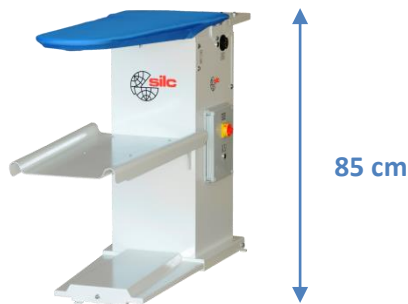

85 cm

105 cm

DATI TECNICI - TECHNICAL DATA - DONNESS TECHNIQUES

Voltaggio - Voltage - Voltage	230/50/1
Potenza - Power - Puissance	0,3 kW
Aspiratore - Vacuum - Aspirateur	0,25 kW
Consumo vapore – Steam consumption – Consommation vapeur	5 kg/h (5 bar)
Peso netto - Net weight - Poids net	60 kg

Киргизия (996)312-96-26-47

Россия (495)268-04-70

Казахстан (772)734-952-31

<https://silc.nt-rt.ru> | scj@nt-rt.ru