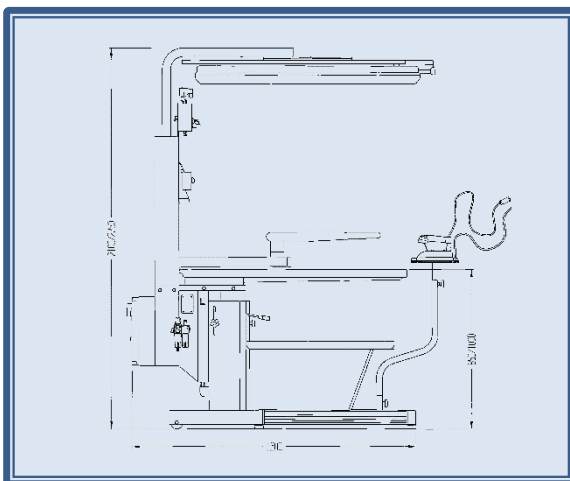

ACCESSORI - ACCESSORIES - ACCESSOIRES

- Gruppo ferrovapore – Steam iron group – Groupe fer à vapeur
- Ferro da stiro a vapore – Steam iron – Fer de repassage à vapeur
- Braccio con forma stiramaniche - Arm with sleeve form - Bras avec forme jeannette
- Dispositivo di smacchiatura a caldo - Hot spotting device - Dispositif de détachage à chaud
- Gruppo illuminazione – Lighting device – Dispositif d'illumination

DATI TECNICI - TECHNICAL DATA - DONNESS TECHNIQUES

Voltaggio - Voltage - Voltage	400/50/3
Potenza - Power - Puissance	1,95 kW
Consumo aria compressa – Compressed air consumption – Consommation air comprimé	30 L/min (6 bar)
Pressione vapore - Steam pressure – Pression vapeur	5 bar
Aspiratore - vacuum - Aspirateur	0,55 kW
Peso netto - Net weight - Poids net	150 kg