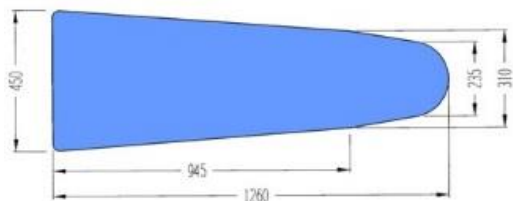

ACCESSORI - ACCESSORIES - ACCESSOIRES

- Gruppo ferrovapore – Steam iron group – Groupe fer à vapeur
- Ferro da stiro a vapore – Steam iron – Fer de repassage à vapeur
- Braccio con forma stiramaniche - Arm with sleeve form - Bras avec forme jeannette
- Dispositivo di smacchiatura a caldo - Hot spotting device - Dispositif de détachage à chaud
- Gruppo illuminazione – Lighting device – Dispositif d'illumination

DATI TECNICI - TECHNICAL DATA - DONNESS TECHNIQUES

Voltaggio - Voltage - Voltage	400/50/3
Potenza - Power - Puissance	1,95 kW
Consumo aria compressa – Compressed air consumption – Consommation air comprimé	30 L/min (6 bar)
Pressione vapore - Steam pressure – Pression vapeur	5 bar
Aspiratore - vacuum - Aspirateur	0,55 kW
Peso netto - Net weight - Poids net	150 kg