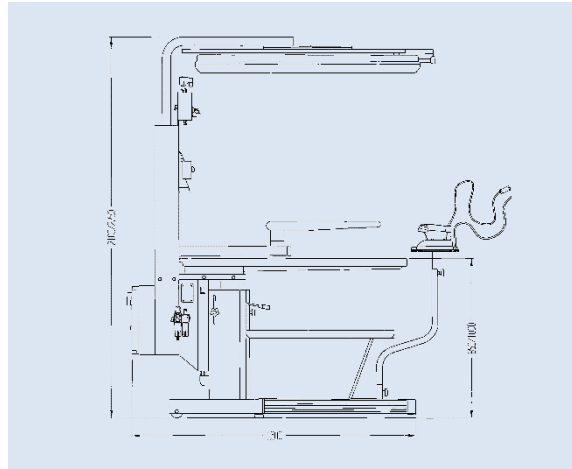

ACCESSORI - ACCESSORIES - ACCESSOIRES

- Gruppo ferrovapore – Steam iron group – Groupe fer à vapeur
- Ferro da stiro a vapore – Steam iron – Fer de repassage à vapeur
- Braccio con forma stiramaniche - Arm with sleeve form - Bras avec forme jeannette
- Dispositivo di smacchiatura a caldo - Hot spotting device - Dispositif de détachage à chaud
- Gruppo illuminazione – Lighting device – Dispositif d'illumination

DATI TECNICI - TECHNICAL DATA - DONNES TECHNIQUES

Voltaggio - Voltage - Voltage	400/50/3
Potenza - Power - Puissance	1,95 kW
Consumo aria compressa – Compressed air consumption – Consommation air comprimé	30 L/min (6 bar)
Pressione vapore - Steam pressure – Pression vapeur	5 bar
Aspiratore - vacuum - Aspirateur	0,55 kW
Peso netto - Net weight - Poids net	150 kg

Киргизия (996)312-96-26-47

Россия (495)268-04-70

Казахстан (772)734-952-31