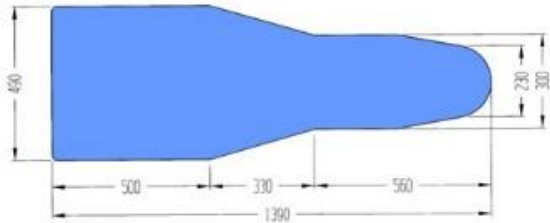

ACCESSORI - ACCESSORIES - ACCESSOIRES

- Gruppo ferrovapore – Steam iron group – Groupe fer à vapeur
- Ferro da stiro a vapore – Steam iron – Fer de repassage à vapeur
- Braccio con forma stiramaniche - Arm with sleeve form - Bras avec forme jeannette
- Dispositivo di smacchiatura a caldo - Hot spotting device - Dispositif de détachage à chaud
- Gruppo illuminazione – Lighting device – Dispositif d'illumination

DATI TECNICI - TECHNICAL DATA - DONNES TECHNIQUES

Voltaggio - Voltage - Voltage	400/50/3
Potenza - Power - Puissance	1,95 kW
Consumo aria compressa – Compressed air consumption – Consommation air comprimé	30 L/min (6 bar)
Pressione vapore - Steam pressure – Pression vapeur	5 bar
Aspiratore - vacuum - Aspirateur	0,55 kW
Peso netto - Net weight - Poids net	150 kg

Киргизия (996)312-96-26-47

Россия (495)268-04-70

Казахстан (772)734-952-31