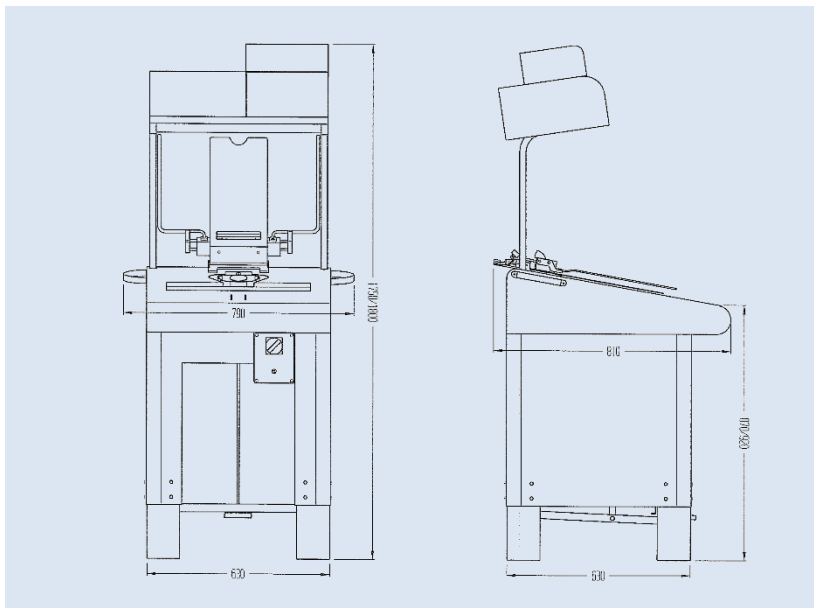

DATI TECNICI - TECHNICAL DATA - DONNESS TECHNIQUES

Voltaggio - Voltage - Voltage	230/50/1
Potenza - Power - Puissance	0,6 kW
Temperatura collo – Collar temperatur – Température col	40 - 210 °C
Peso netto - Net weight - Poids net	61 kg

Киргизия (996)312-96-26-47

Россия (495)268-04-70

Казахстан (772)734-952-31