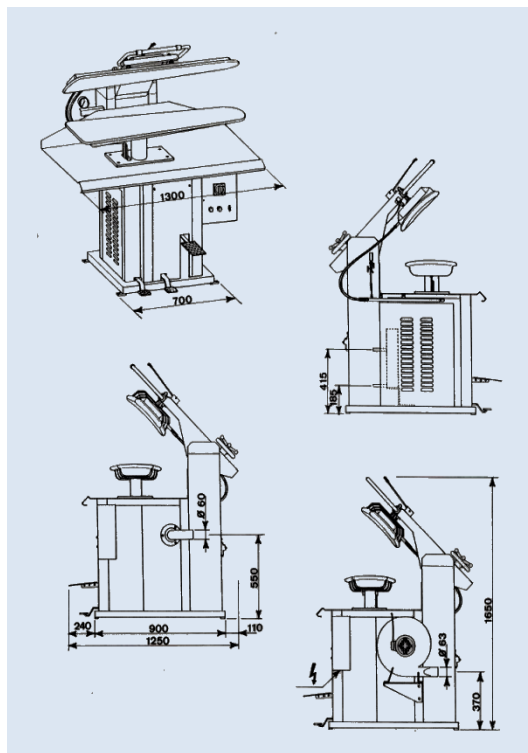

ACCESSORI - ACCESSORIES - ACCESSOIRES

- Caldaia - Boiler - Chaudière
- Aspiratore - Vacuum - Aspirateur
- Gruppo ferro - Iron group - Groupe fer
- Pistola vapore - Steam gun - Pistolet à vapeur
- Piano superiore lucido - Polished top buck - Plateau supérieur poli

DATI TECNICI - TECHNICAL DATA - DONNESS TECHNIQUES

	Modello senza caldaia Model without boiler Modèle sans chaudière	Modello con caldaia Model with boiler Modèle avec chaudière
Voltaggio - Voltage - Voltage	230/50/1	400/50/3
Potenza - Power - Puissance	0,5 kW	13 kW
Caldaia - Boiler - Chaudière	--	24 L
Vapore - Steam - Vapeur	15-20 kg/h (5 bar) *	16 kg/h (5 bar) **
Peso netto - Net weight - Poids net	321 kg	370 kg

Киргизия (996)312-96-26-47

Россия (495)268-04-70

Казахстан (772)734-952-31