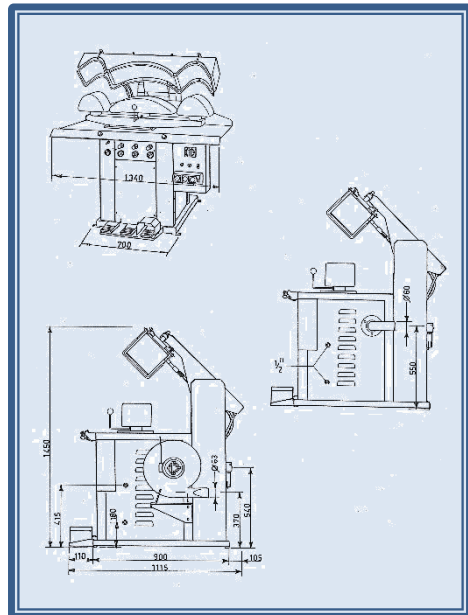

ACCESSORI - ACCESSOIRES - ACCESSOIRES

- Caldaia - Boiler - Chaudière
- Aspiratore - Vacuum - Aspirateur
- Compressore - Compressor - Compresseur
- Pistola vapore e aria/vapore- Steam and steam/air gun - Pistolet à vapeur et air/vapeur
- Pistola nebulizzatrice acqua – Water spray gun – Pistolet nébuliseur eau

DATI TECNICI - TECHNICAL DATA - DONNES TECHNIQUES

	Modello senza caldaia Model without boiler Modèle sans chaudière	Modello con caldaia Model with boiler Modèle avec chaudière
Voltaggio - Voltage - Voltage	230/50/1	400/50/3
Potenza - Power - Puissance	0,5 kW	13 kW
Caldaia - Boiler - Chaudière	--	24 L (12 kW)
Vapore - Steam - Vapeur	15-20 kg/h (5 bar) *	16 kg/h (5 bar) **
Aria comp.- Comp. air - Air comp.	80 L/min (10 bar) *	80 L/min (10 bar) *
Peso netto - Net weight - Poids net	321 kg	370 kg

Киргизия (996)312-96-26-47

Россия (495)268-04-70

Казахстан (772)734-952-31