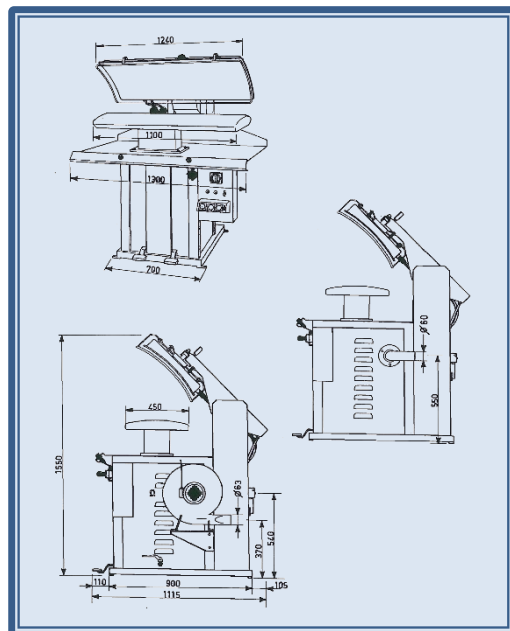

ACCESSORI - ACCESSORIES - ACCESSOIRES

- Caldaia - Boiler - Chaudière
- Aspiratore - Vacuum - Aspirateur
- Compressore - Compressor - Compresseur
- Pistola vapore e aria/vapore- Steam and steam/air gun - Pistolet à vapeur et air/vapeur
- Pistola nebulizzatrice acqua – Water spray gun – Pistolet nébuliseur eau

DATI TECNICI - TECHNICAL DATA - DONNÉS TECHNIQUES

	Modello senza caldaia Model without boiler Modèle sans chaudière	Modello con caldaia Model with boiler Modèle avec chaudière
Voltaggio - Voltage - Voltage	230/50/1	400/50/3
Potenza - Power - Puissance	0,5 kW	13 kW
Caldaia - Boiler - Chaudière	--	24 L (12 kW)
Vapore - Steam - Vapeur	15-20 kg/h (5 bar) *	16 kg/h (5 bar) **
Aria comp.- Comp. air - Air comp.	80 L/min (10 bar) *	80 L/min (10 bar) *
Peso netto - Net weight - Poids net	348 kg	389 kg

Киргизия (996)312-96-26-47

Россия (495)268-04-70

Казахстан (772)734-952-31