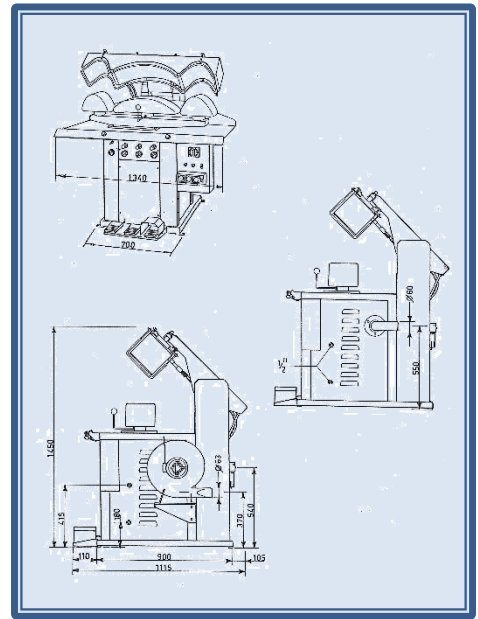

ACCESSORI - ACCESSORIES - ACCESSOIRES

- Caldaia - Boiler - Chaudière
- Aspiratore - Vacuum - Aspirateur
- Compressore - Compressor - Compresseur
- Pistola vapore e aria/vapore- Steam and steam/air gun - Pistolet à vapeur et air/vapeur
- Pistola nebulizzatrice acqua – Water spray gun – Pistolet nébuliseur eau

DATI TECNICI - TECHNICAL DATA - DONNES TECHNIQUES

	Modello senza caldaia Model without boiler Modèle sans chaudière	Modello con caldaia Model with boiler Modèle avec chaudière
Voltaggio - Voltage - Voltage	230/50/1	400/50/3
Potenza - Power - Puissance	0,5 kW	13 kW
Caldaia - Boiler - Chaudière	--	24 L (12 kW)
Vapore - Steam - Vapeur	15-20 kg/h (5 bar) *	16 kg/h (5 bar) **
Aria comp.- Comp. air - Air comp.	80 L/min (10 bar) *	80 L/min (10 bar) *
Peso netto - Net weight - Poids net	321 kg	370 kg

Киргизия (996)312-96-26-47

Россия (495)268-04-70

Казахстан (772)734-952-31

<https://silc.nt-rt.ru> || scj@nt-rt.ru