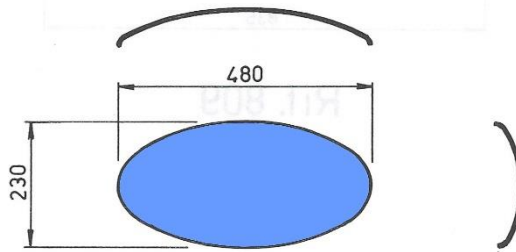

ACCESSORI - ACCESSORIES - ACCESSOIRES

- Caldaia - Boiler - Chaudière
- Aspiratore - Vacuum - Aspirateur
- Compressore - Compressor – Compresseur
- Vaporizzazione piano inferiore – Steaming on lower plate – Vaporisation sur le plateau inferieur
- Gruppo ferro - Iron group - Groupe fer
- Pistola vapore e aria/vapore- Steam and steam/air gun - Pistolet à vapeur et air/vapeur
- Pistola nebulizzatrice acqua – Water spray gun – Pistolet pulvérisateur eau
- Terzo timer per vaporizzazione – Third timer for steaming – Troisième temporisateur pour vaporisation

DATI TECNICI - TECHNICAL DATA - DONNESS TECHNIQUES

	Modello senza caldaia Model without boiler Modèle sans chaudière	Modello con caldaia Model with boiler Modèle avec chaudière
Voltaggio - Voltage - Voltage	230/50/1	400/50/3
Potenza - Power - Puissance	0,5 kW	13 kW
Caldaia - Boiler - Chaudière	--	24 L (12 kW)
Vapore - Steam - Vapeur	15-20 kg/h (5 bar) *	16 kg/h (5 bar) **
Aria comp. - Comp. air - Air comp.	80 L/min (10 bar) *	80 L/min (10 bar) *
Peso netto - Net weight - Poids net	304 kg	353 kg

Киргизия (996)312-96-26-47

Россия (495)268-04-70

Казахстан (772)734-952-31