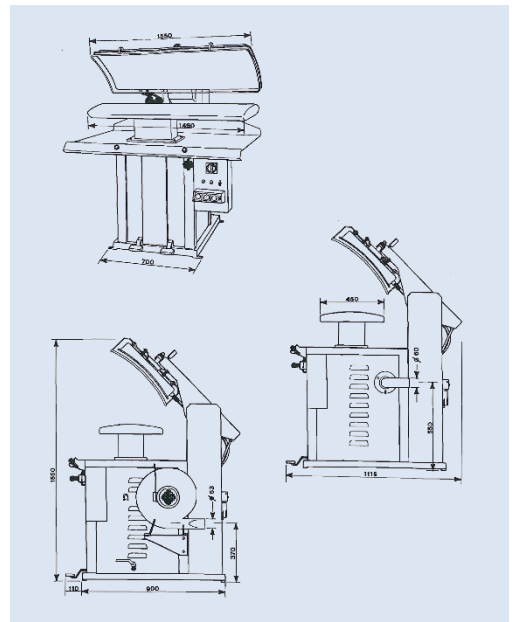

ACCESSORI - ACCESSORIES - ACCESSOIRES

- Caldaia - Boiler - Chaudière
- Aspiratore - Vacuum - Aspirateur
- Compressore - Compressor - Compresseur
- Pistola vapore e aria/vapore- Steam and steam/air gun - Pistolet à vapeur et air/vapeur
- Pistola nebulizzatrice acqua – Water spray gun – Pistolet nébuliseur eau

DATI TECNICI - TECHNICAL DATA - DONNESS TECHNIQUES

	Modello senza caldaia Model without boiler Modèle sans chaudière	Modello con caldaia Model with boiler Modèle avec chaudière
Voltaggio - Voltage - Voltage	230/50/1	400/50/3
Potenza - Power - Puissance	0,5 kW	13 kW
Caldaia - Boiler - Chaudière	--	24 L (12 kW)
Vapore - Steam - Vapeur	15-20 kg/h (5 bar) *	16 kg/h (5 bar) **
Aria comp.- Comp. air - Air comp.	80 L/min (10 bar) *	80 L/min (10 bar) *
Peso netto - Net weight - Poids net	385 kg	426 kg

Киргизия (996)312-96-26-47

Россия (495)268-04-70

Казахстан (772)734-952-31