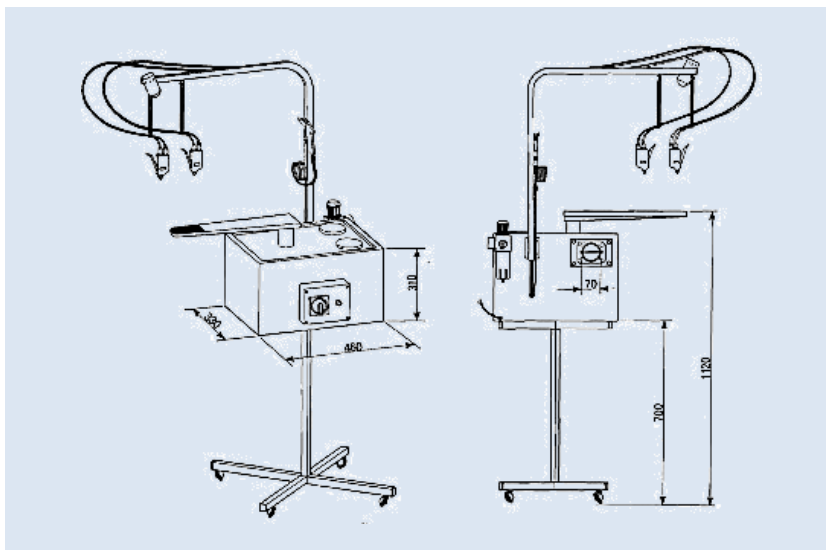

ACCESSORI – ACCESSORIES - ACCESSOIRES

- Carrello – Stand – Charriot
- Forma smacchiante Maxi – Maxi spotting form – Forme de detachage Maxi

DATI TECNICI - TECHNICAL DATA - DONNÉS TECHNIQUES

Voltaggio - Voltage - Voltage	230/50/1
Potenza - Power - Puissance	0,3 kW
Consumo aria compressa – Compressed air consumption – Consommation air comprimée	200 L/min
Pressione aria compressa – Compressed air pressure – Pression air comprimée	6-10 bar
Peso netto - Net weight - Poids net	24 kg

Киргизия (996)312-96-26-47

Россия (495)268-04-70

Казахстан (772)734-952-31