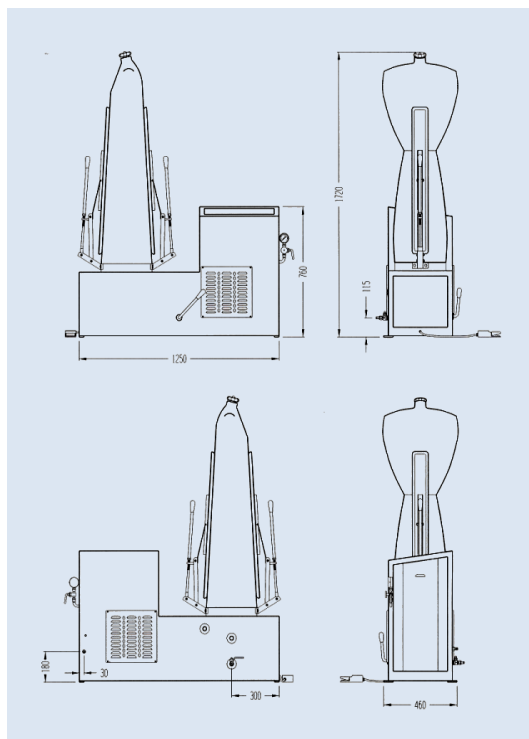

A RICHIESTA - ON REQUEST - SUR DEMANDE

- Castello "Maxi" (altezza cm 140)
- Castello "Baby" (altezza cm. 120)
- Castello completo per gonne
- "Maxi" frame (height cm. 140)
- "Baby" frame (height cm. 120)
- Complete frame for skirts
- Structure "Maxi" (hauteur cm. 140)
- Structure "Baby" (hauteur cm. 120)
- Structure complète pour jupes

DATI TECNICI - TECHNICAL DATA - DONNESS TECHNIQUES

Voltaggio - Voltlage - Voltage	400/50/3
Potenza - Power - Puissance	0,75 kW
Ventilatore - Ventilator - Ventilateur	0,745 kW
Consumo vapore - Steam consumption - Consommation vapeur	15 kg/h (5 bar)
Peso netto - Net weight - Poids net	96 kg

Киргизия (996)312-96-26-47

Россия (495)268-04-70

Казахстан (772)734-952-31