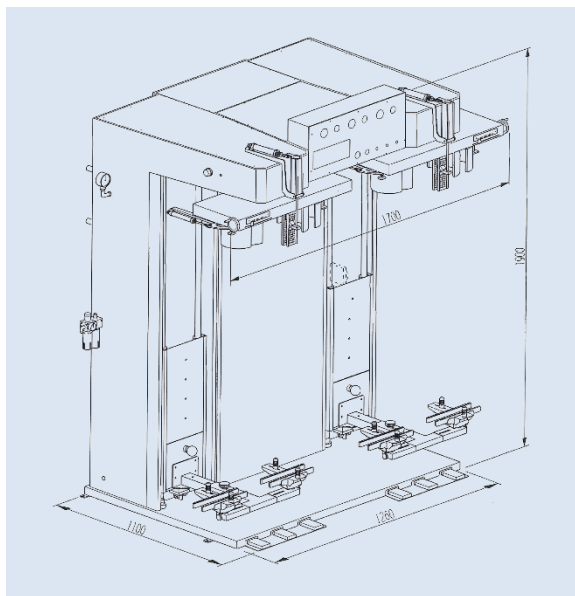

DATI TECNICI - TECHNICAL DATA - DONNESS TECHNIQUES

Voltaggio - Voltage - Voltage	400/50/3
Potenza - Power - Puissance	2,9 kW
Ventilatore - Ventilator - Ventilateur	1,27 kW
Consumo vapore - Steam consumption - Consommation vapeur	35-40 kg/h (5 bar)
Consumo aria - Air consumption - Consommation air	100 L/min (6 bar)
Peso netto - Net weight - Poids net	250 kg
Produzione giornaliera - Daily production - Production journalière	1400-1500 pz

Киргизия (996)312-96-26-47

Россия (495)268-04-70

Казахстан (772)734-952-31