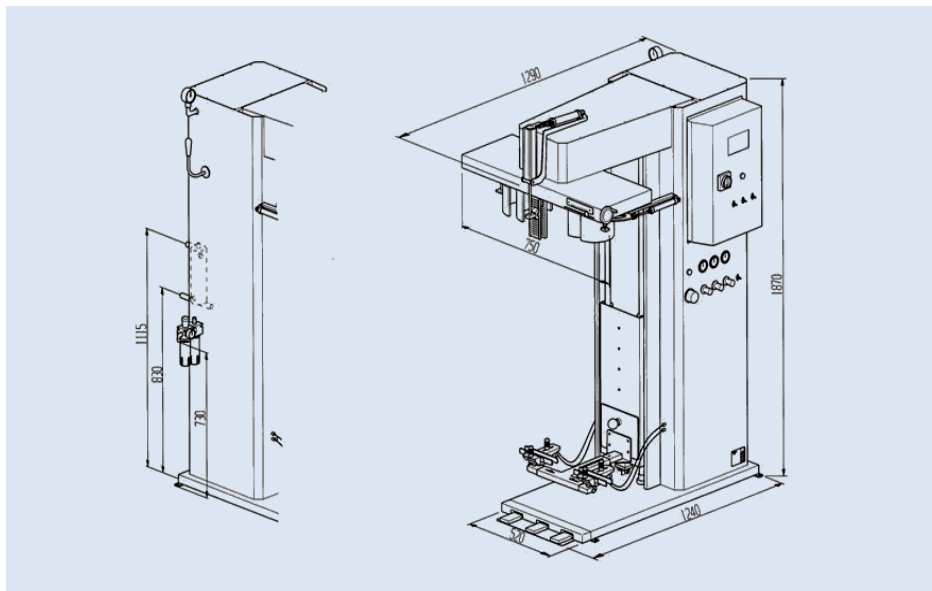

DATI TECNICI - TECHNICAL DATA - DONNESS TECHNIQUES

Voltaggio - Voltage - Voltage	400/50/3
Potenza - Power - Puissance	1,9 kW
Ventilatore - Ventilator - Ventilateur	0,745 kW
Consumo vapore - Steam consumption - Consommation vapeur	20-25 kg/h (5 bar)
Consumo aria - Air consumption - Consommation air	100 L/min (6 bar)
Peso netto - Net weight - Poids net	130 kg
Produzione giornaliera - Daily production - Production journalière	400-600 pz

Киргизия (996)312-96-26-47

Россия (495)268-04-70

Казахстан (772)734-952-31