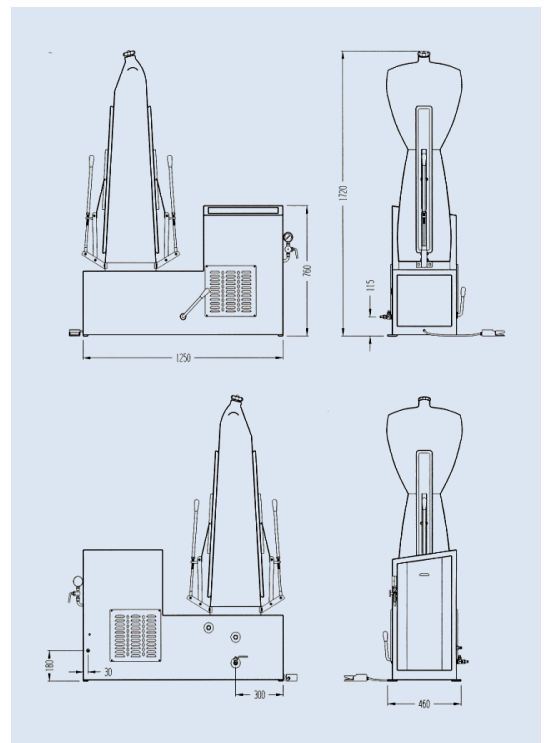

A RICHIESTA - ON REQUEST - SUR DEMANDE

- Castello "Maxi" (altezza cm 140)
- Castello "Baby" (altezza cm. 120)
- Castello completo per gonne
- "Maxi" frame (height cm. 140)
- "Baby" frame (height cm. 120)
- Complete frame for skirts
- Structure "Maxi" (hauteur cm. 140)
- Structure "Baby" (hauteur cm. 120)
- Structure complète pour jupes

DATI TECNICI - TECHNICAL DATA - DONNÉES TECHNIQUES

Voltaggio - Voltlage - Voltage	400/50/3
Potenza - Power - Puissance	10,2 kW
Caldaia - Boiler - Chaudiere	14 L (9 kW)
Ventilatore - Ventilator - Ventilateur	0,745 kW
Vapore - Steam - Vapeur	12 kg/h (5 bar)
Peso netto - Net weight - Poids net	130 kg

Киргизия (996)312-96-26-47

Россия (495)268-04-70

Казахстан (772)734-952-31