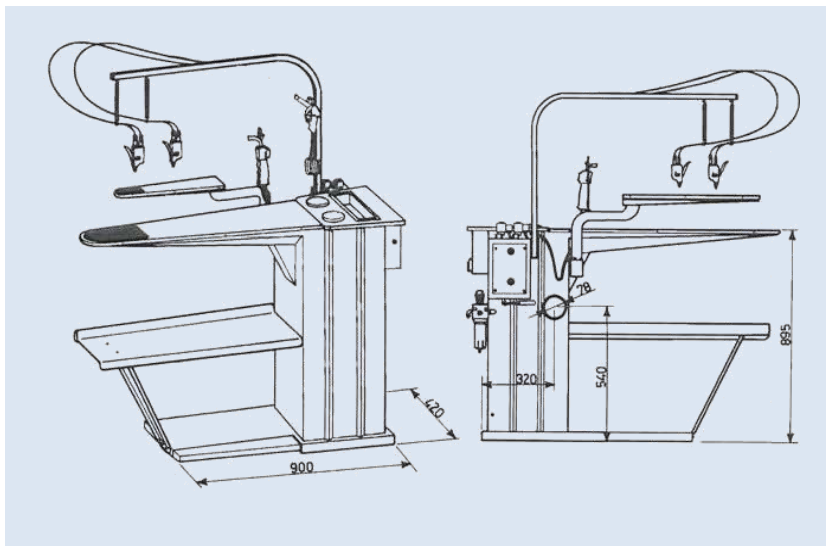

ACCESSORI – ACCESSORIES - ACCESSOIRES

- Gruppo smacchiante a caldo con pistola smacchiante aria/vapore.
- Hot spotting group with steam/air spotting gun
- Groupe de détachage a chaud avec pistolet air/vapeur.

DATI TECNICI - TECHNICAL DATA - DONNESS TECHNIQUES

Voltaggio - Voltage - Voltage	230/50/1
Potenza - Power - Puissance	0,1 kW
Consumo aria compressa – Compressed air consumption – Consommation air comprimée	220 L/min
Pressione aria compressa – Compressed air pressure – Pression air comprimée	10 bar
Peso netto - Net weight - Poids net	51 kg

Киргизия (996)312-96-26-47

Россия (495)268-04-70

Казахстан (772)734-952-31