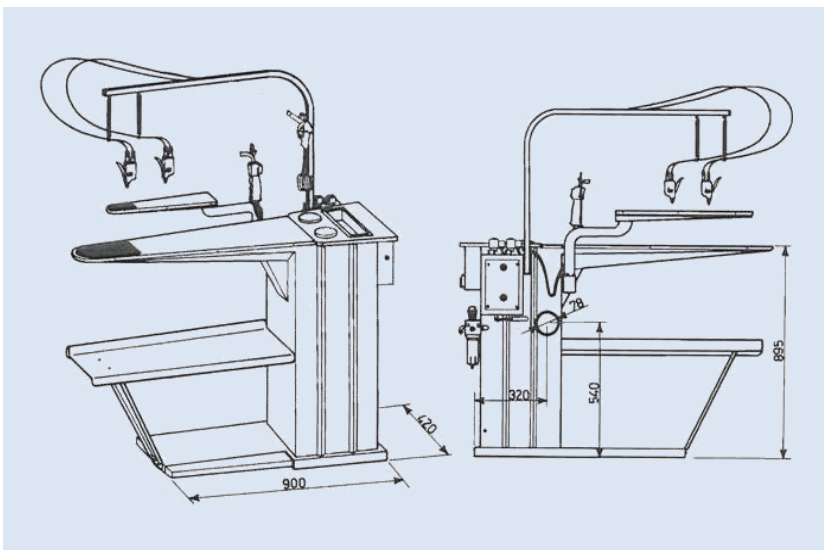

ACCESSORI – ACCESSORIES - ACCESSOIRES

- Gruppo smacchiante a caldo con pistola smacchiante aria/vapore.
- Hot spotting group with steam/air spotting gun
- Groupe de détachage a chaud avec pistolet air/vapeur.

DATI TECNICI - TECHNICAL DATA - DONNÉES TECHNIQUES

Voltaggio - Voltage - Voltage	230/50/1
Potenza - Power - Puissance	0,25 kW
Consumo aria compressa – Compressed air consumption – Consommation air comprimée	220 L/min
Pressione aria compressa – Compressed air pressure – Pression air comprimée	10 bar
Peso netto - Net weight - Poids net	55 kg

Киргизия (996)312-96-26-47

Россия (495)268-04-70

Казахстан (772)734-952-31