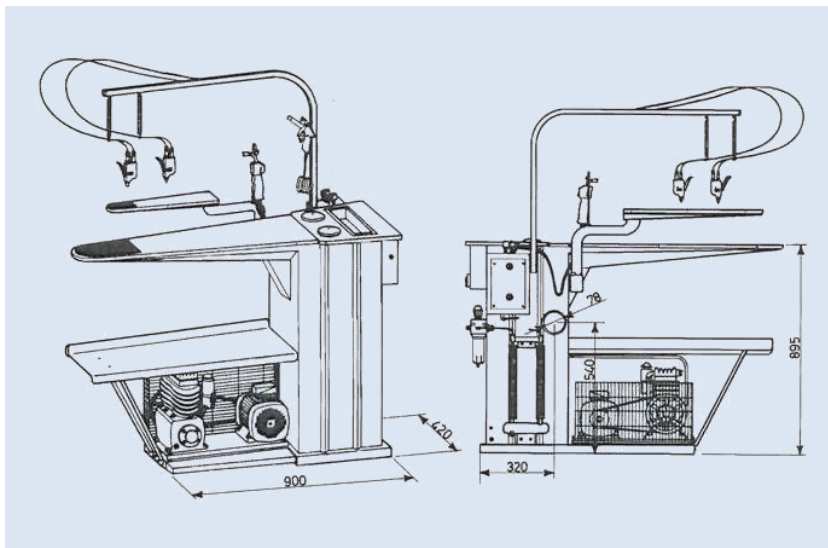

ACCESSORI – ACCESSORIES - ACCESSOIRES

- Gruppo smacchiante a caldo con pistola smacchiante aria/vapore.
- Hot spotting group with steam/air spotting gun
- Groupe de détachage a chaud avec pistolet air/vapeur.

DATI TECNICI - TECHNICAL DATA - DONNÉES TECHNIQUES

Voltaggio - Voltage - Voltage	400/50/3
Potenza - Power - Puissance	1,75 kW
Aspiratore – Vacuum group - Aspirateur	0,25 kW
Compressore – Compressor - Compresseur	2HP (1,5 kW)
Aria compressa – Compressed air – Air comprimée	10 bar
Peso netto - Net weight - Poids net	95 kg

Киргизия (996)312-96-26-47

Россия (495)268-04-70

Казахстан (772)734-952-31