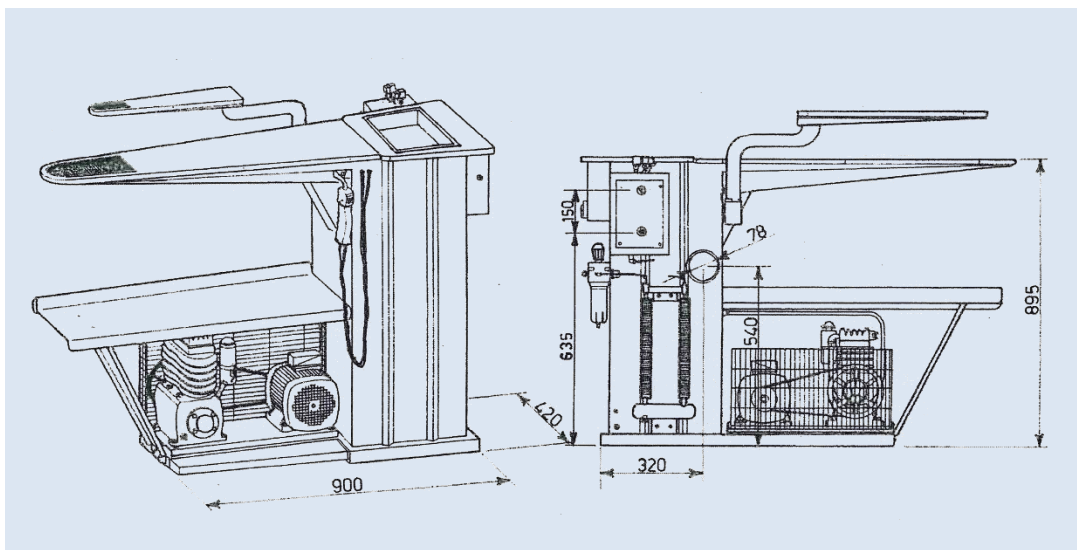

DATI TECNICI - TECHNICAL DATA - DONNESS TECHNIQUES

Voltaggio - Voltage - Voltage	400/50/3
Aspiratore – Vacuum group – Groupe aspirateur	0,26 kW
Compressore – Compressor - Compresseur	1,5 kW (2HP)
Aria compressa – Compressed air – Air comprimée	150 L/min (10 bar)
Consumo vapore – Steam consumption – Consommation vapeur	6-10 kg/h (3-5 bar)
Peso netto - Net weight - Poids net	95 kg

Киргизия (996)312-96-26-47

Россия (495)268-04-70

Казахстан (772)734-952-31