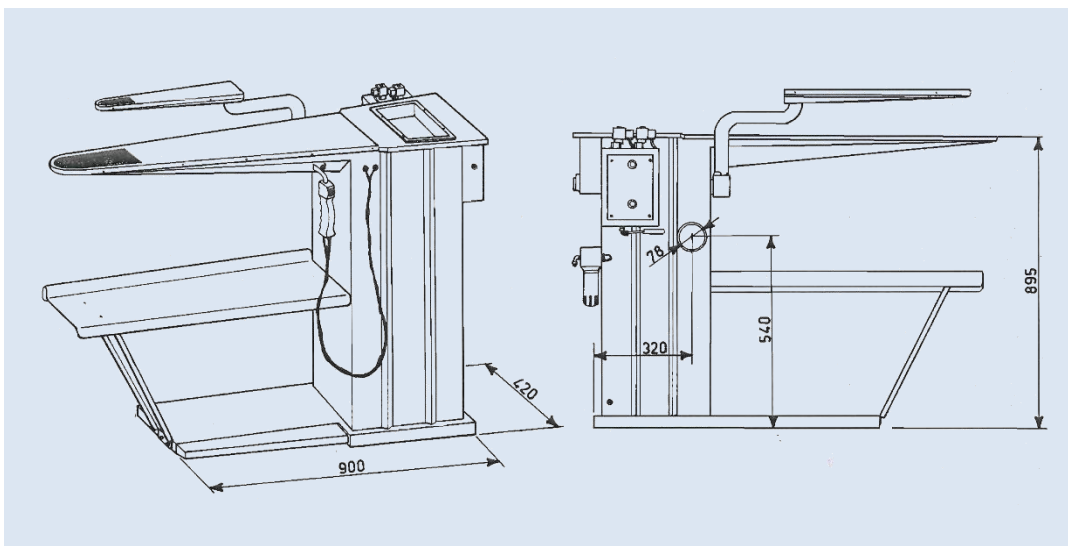

DATI TECNICI - TECHNICAL DATA - DONNESS TECHNIQUES

Voltaggio - Voltage - Voltage	230/50/1
Potenza - Power - Puissance	0,1 kW
Consumo aria compressa – Compressed air consumption – Consommation air comprimée	150 L/min (10 bar)
Consumo vapore – Steam consumption – Consommation vapeur	6-10 kg/h (3-5 bar)
Peso netto - Net weight - Poids net	52 kg

Киргизия (996)312-96-26-47

Россия (495)268-04-70

Казахстан (772)734-952-31